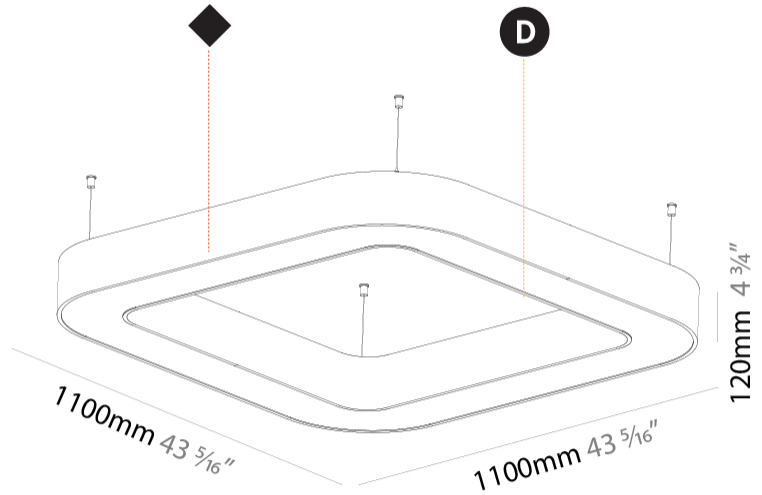

GENERAL

Series: Glorious
Subseries: Glorious Quantum
Brand: Prolicht
Division: Architectural
Mounting Type: Suspension
Mounting Location: Ceiling
Subcategory: Ambient

PHYSICAL

Shape: Square
Length (mm): 1100
Length (in): 43 ⁵/₁₆"
Width (mm): 1100
Width (in): 43 ⁵/₁₆"
Height (mm): 120
Height (in): 4 ³/₄"
Max. Overall Height (mm): 2120
Max. Overall Height (in): 83 ⁷/₁₆"
Light Distribution: Direct
Weight (kg): 13.125
Weight (lbs): 28.88
Diffuser: PMMA - Opal or Micro-Prism
Fixture Finish: SSR / BKV / CWI / CRY / HAB / UFT / ITA / RUA / FTG / MYG / LOD / PUS / FRO / FUP / KIA / POP / BLS / SPG / MEY / GOH / GUM / CHC / COM / ABZ / JAG / OBR / MOS / ROR
Fixture Material: Aluminum

ELECTRICAL

Lamp Type: LED (Zhaga Standard)
Input Wattage (W): 60
Total Output Wattage (W): 48 / 38.4 (3500K)
Dimming: Non-Dimming / Phase Dimming (120Vac only) / 0-10V Dimming
Driver Included: Yes
Driver Location: Integrated
Driver Type: Constant Current - 120 / 277Vac
Driver Class: Class 2
Input Voltage (V): 120 - 277
Constant Current (MA): 350 / 1200 (3500K)

LED

Color Temperature (°K): 3000 / 3500 / 4000
Max. Delivered Lumen (lm): 5540 / 5733 / 5850
CRI: >80 CRI
Efficiency (%): 65
Lamp Life (hrs): 50000

OPTICAL

RATINGS AND CERTIFICATIONS

Certified By: Certified for North American Standards
IP rating: IP20